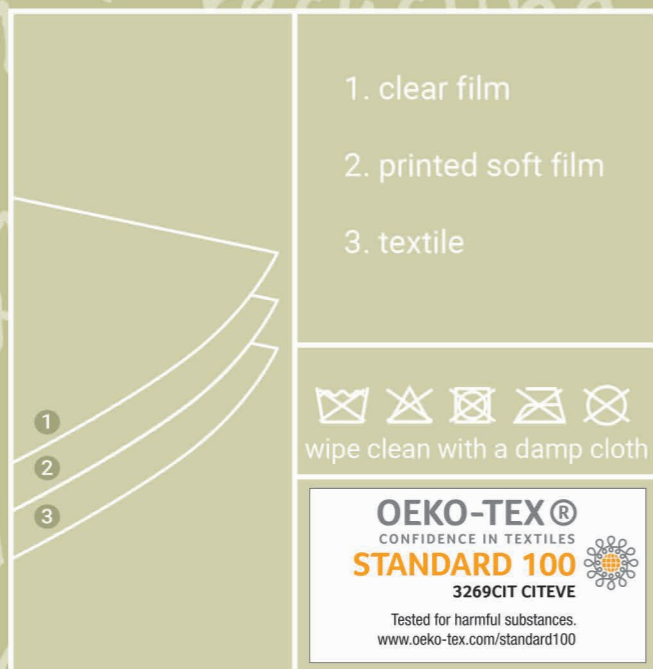

opening · renewable · innovation ·
flexibility · sustainability · design
· quality · responsibility · future
able · innovation · investigation
ability · design · development ·
responsibility · future · easy care
tion · investigation · creativity
ign · development · quality ·
responsibility · future · easy care
tion · investigation · creativity
ign · development · environmen
re · easy care · durability · recycl
creativity · service · flexibility
environmental awareness · quality
durability · recycling · Reliabil
service · sustainability
· environn · ness · qual
durabilit · reliabl
service · elopment ·
responsibl · easy care
tion · inv · creativity
ign · development · environmen