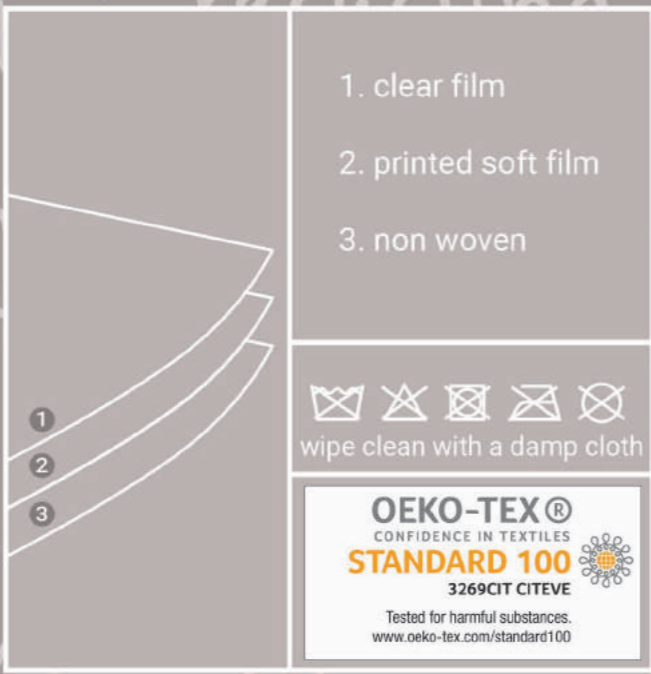

opening · reliability · innovation · flexibility · sustainability · design · quality · responsibility · future · durable · innovation · investigation · ability · design · development · responsibility · future · easy care · action · investigation · creativity · design · development · quality · responsibility · future · easy care · action · investigation · creativity · design · development · environment · care · easy care · durability · recycling · creativity · service · flexibility · environmental awareness · quality · durability · recycling · Reliability · service · sustainability · environmental · durability · reliability · development · service · responsibility · action · investigation · design · development · environment

1. clear film
2. printed soft film
3. non woven

Washing symbols: a square with a cross, a square with a triangle, a square with a circle, a square with a diagonal line, and a square with a circle and a diagonal line.
Wipe clean with a damp cloth

OEKO-TEX®
CONFIDENCE IN TEXTILES
STANDARD 100
3269CIT CITEVE
Tested for harmful substances.
www.oeko-tex.com/standard100