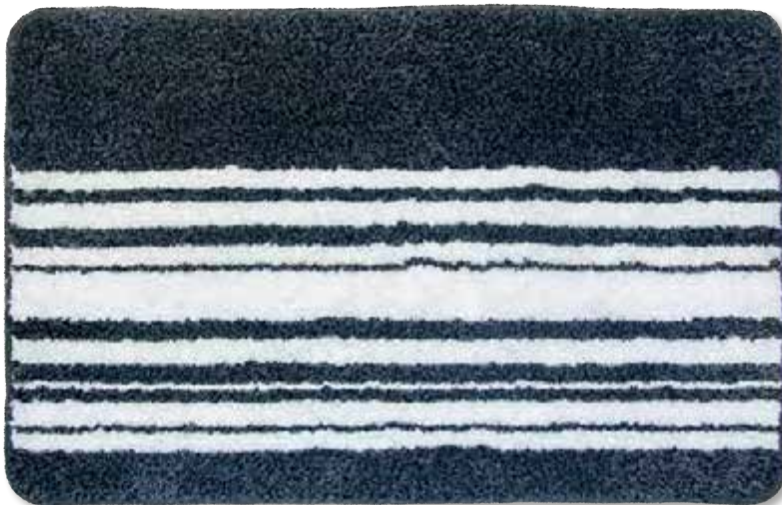

Adrotex Confeções, Lda.

COTTON LINE

Cotton **Baumwolle** **Algodón** **Algodão** **90%**
Poliester **10%**

Anti Slip

MPC

Mineral Polimer Composite

COD. 7130300

Ref: C06

Ref: C19

Ref: C39

COD. 7130400

80 x 50 cm

50 x 40 cm