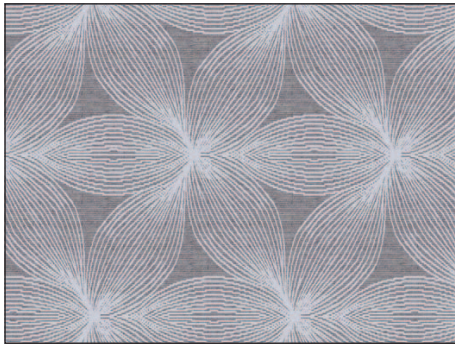

design: Floret

colour: smoked grey

reference: JCQ..042