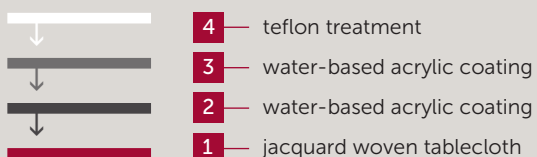

simply wipe down
soft and light
heat & water-resistant
stain-repellent

ecologically friendly
no PVC's
non-toxic
safe for contact with food

all designs are available on rolls of 140 cm width and as ready-made products
view all designs in larger size on www.finesseworld.com

finesse®
world of home textiles

Terbekehofdreef 75
2610 Antwerpen - Belgium
T +32 (0)3 870 77 00
F +32 (0)3 877 58 89
info@finesseworld.com