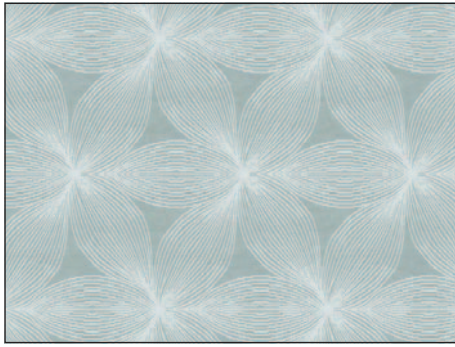

reference: JCQ..038

design: Artco

colour: sandshell

reference: JCQ..039

design: Floret

colour: natural

reference: JCQ..040

design: Floret