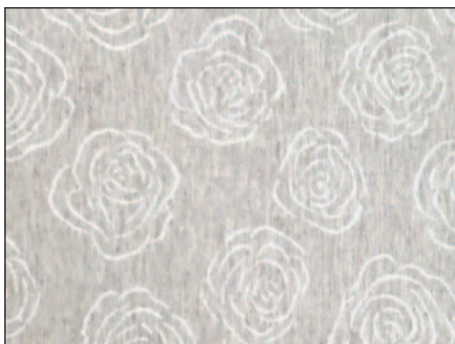

colour: ether

reference: JCQ..041

design: Floret

colour: smoked grey

reference: JCQ..042

design: lvy

colour: nougat

reference: JCQ..044