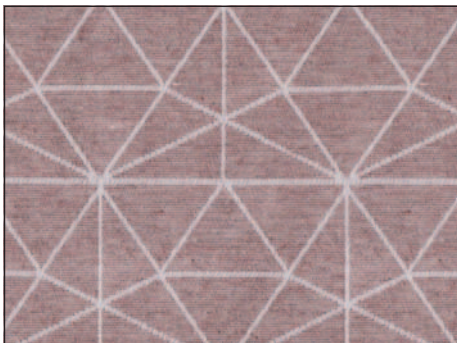

design: Origami

colour: caribou

reference: JCQ..028