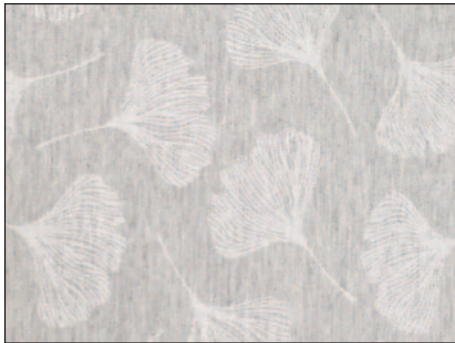

design: Palmetto

colour: natural

reference: JCQ..050