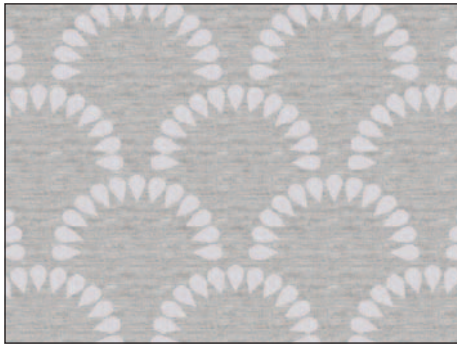

design: Artco

colour: natural

reference: JCQ..038