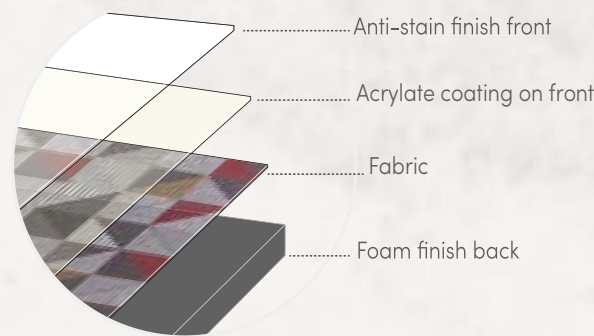

LUCA JACQUARD CARPETS WITH BACKING NON SLIP

These practical and non-slip pieces are made of super resistant fabric wich offers the opportunity to car the indoor style without giving up comfort. Forget the dry cleaner! Cleaning these carpets is extremly easy. You only need mop and soap to leave them looking like new.

ALFOMBRAS JACQUARD CON SOPORTE ANTIDESLIZANTE

Estas piezas prácticas y antideslizantes están elaboradas con tejido muy resistente que ofrece la posibilidad de cuidar el estilo de tus interiores sin renunciar a la comodidad. ¡Olvídate de la tintorería! La limpieza de estas alfombras no puede ser más fácil. Basta con una fregona y jabón neutro para dejarlas como nuevas.

COMPOSITION:

TEXTILE: 50% Cotton - 50%Polyester with acrylic coating.

FOAM: 100% PVC soft foam