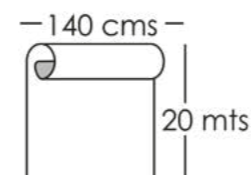

WITH COATING

EASY CLEAN

ADJUSTABLES