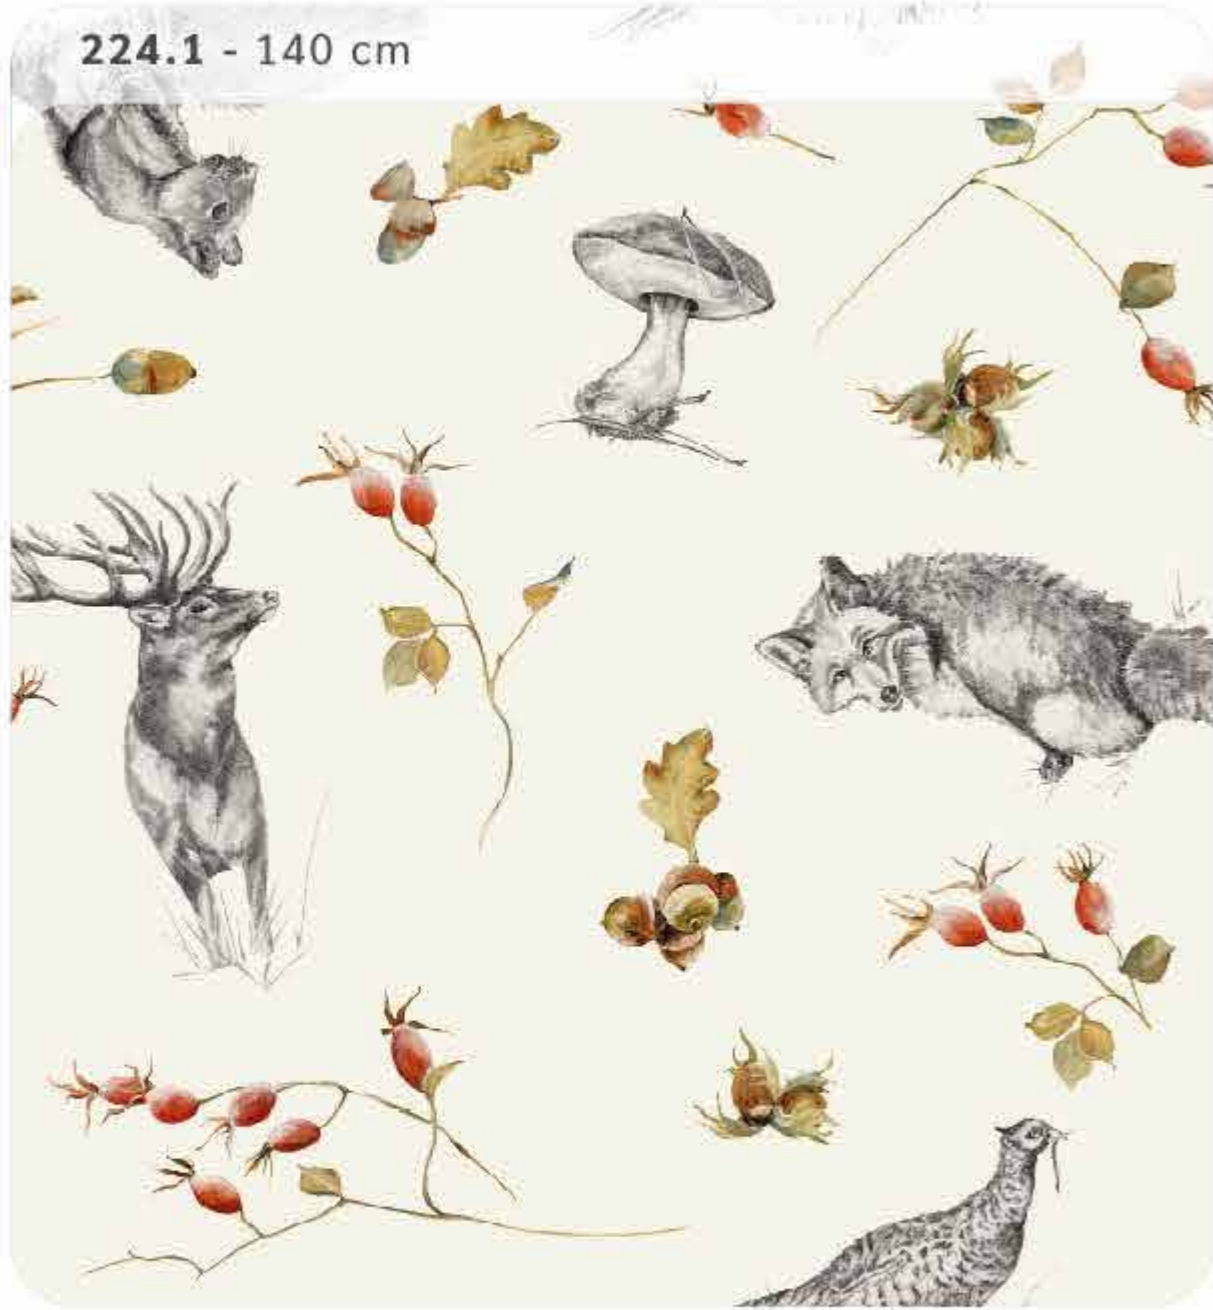

*Printed pvc
with non woven
backing*

new

countrylife

countrylife

new

224.1 - 140 cm

countrylife

countrylife